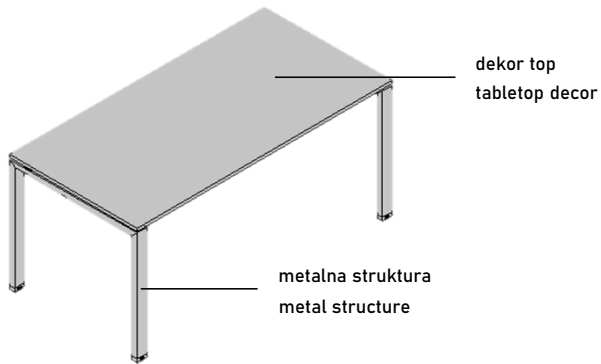

Pravokutni radni stol / Rectangular work table

Primjer narudžbe:

Order example:

ART. LO 20004 G

metalna struktura
metal structure

artikl
article

dekor top
tabletop decor

An order example showing the product code "ART. LO 20004 G" with brackets underneath each part of the code. Lines connect these brackets to descriptive labels. The "LO" part is connected to "dekor top" and "tabletop decor". The "20004" part is connected to "artikl" and "article". The "G" part is connected to "metalna struktura" and "metal structure".