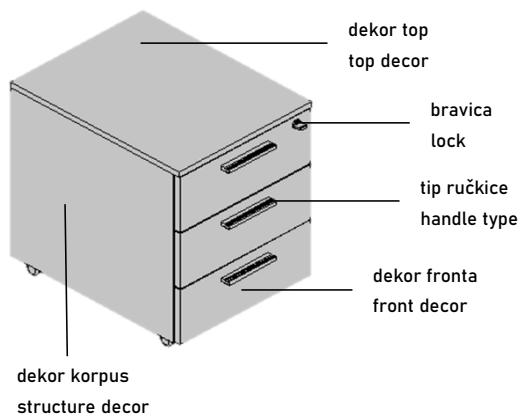

Dekor korpus / Decor structure

Dekor standard (STAND.) / Decor standard (STAND.)

Ručkice / Handles

PVC siva
PVC grey

PVC crna
PVC black

Metal siva
Metal grey

Metal chrom
Metal chrom

Pokretna kazeta s 3 ladice / Mobile drawer unit with 3 drawers