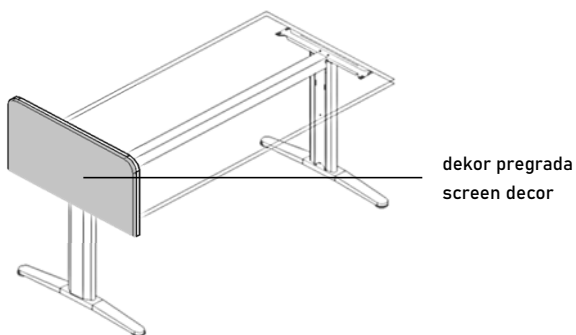

Bočna pregrada za radni stol / Side partition panel for work table

Nosači pregrade sadržani u artiklu pregrade
Brackets included

Primjer narudžbe:
Order example:

ART. LO 11150

artikl
article

dekor pregrada
screen decor