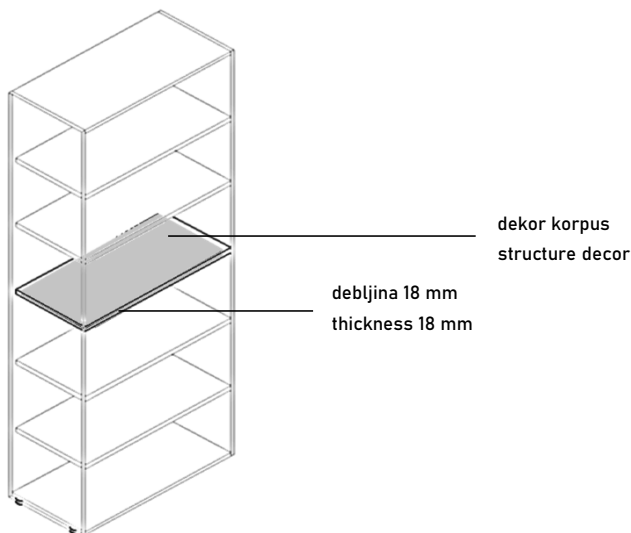

Dodatne police / Additional shelves

Primjer narudžbe:
Order example:

ART. **64099 G**

ARTIKL
article

dekor korpus
structure decor